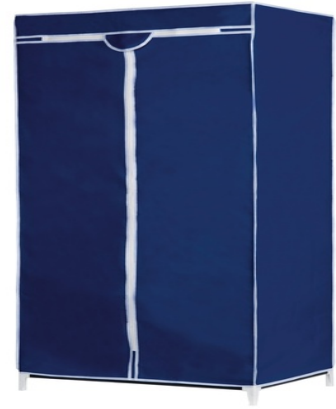

ALPINA Wardrobe 160x75x50cm

Origin
Čína

Spacious wardrobe for organizing clothes. Perfect for bedrooms, attics, or guest rooms. Features easy-access zipper closure.

- Large clothing storage capacity
- Quick and easy assembly
- Portable and lightweight design

SPECIFICATIONS

Brand	ALPINA	Weight	1169 g
EAN	8711252083285	Diameter	13 mm
Manufacturer	ALPINA	Minimum lead time	5 days
Country of origin	China	FSC Article	FSCNA
Product Dimensions	226 x 72 x 805 mm	FSC Packaging	FSCNA
HS code	9403208000000000	Main Colour	Black