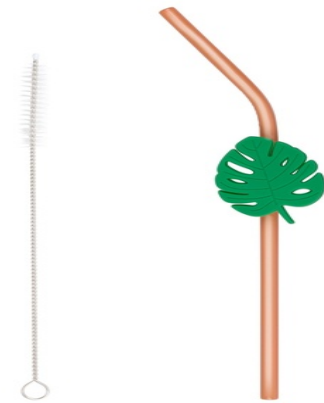

ALPINA Reusable Drinking Straws With Cleaning Brush

Origin
Čína

Colorful reusable straws with cleaning brush. Ideal for all your drinks. Durable, eco-friendly, and easy to clean.

- Comes with convenient cleaning brush
- Reusable, reducing single-use waste
- Suitable for hot and cold beverages

SPECIFICATIONS

Brand	ALPINA	Weight	48 g
EAN	8711252499574	Diameter	6 mm
Manufacturer	ALPINA	Minimum lead time	5 days
Country of origin	China	FSC Article	FSCNA
Product Dimensions	188 x 22 x 270 mm	FSC Packaging	FSCMIXCREDIT
HS code	3917320090000000	Main Colour	Green