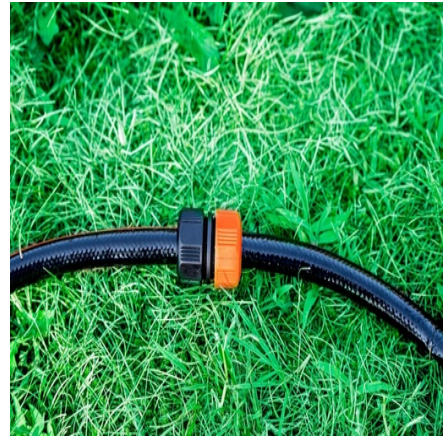

BLACK+DECKER Hose Mender 1/2 Inch

Origin
Čína

Easily repair your garden hose with this 1/2 inch hose mender. Ensures secure and quick connection.

- Fast, easy installation
- Durable, leak-proof joint
- Fits standard 1/2 inch hoses

SPECIFICATIONS

Brand	BLACK+DECKER	Weight	16 g
EAN	8711252235875	FSC Article	FSCNA
Manufacturer	BLACK+DECKER	Minimum lead time	5 days
Country of origin	China	FSC Packaging	FSCNA
Product Dimensions	33 x 34 x 45 mm	Main Colour	Black
HS code	3917400099000000		