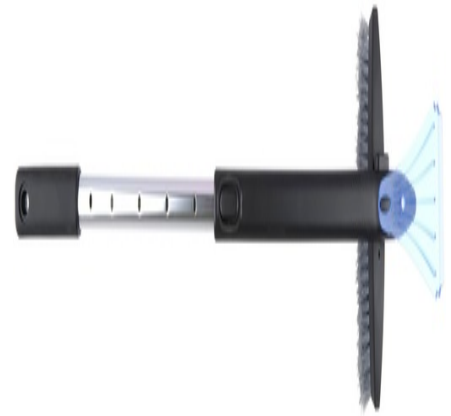

ALL RIDE Extendable Ice Scraper and Brush

Origin
Čína

Extendable ice scraper with brush, 59x12cm. Effortlessly clears ice and snow from your car. Comfortable and easy to use.

- Telescopic design for hard-to-reach areas
- Removes ice and snow efficiently
- Comfortable handle, easy storage

SPECIFICATIONS

Brand	ALL RIDE	Weight	522 g
EAN	8711252435268	FSC Article	FSCNA
Manufacturer	ALL RIDE	Minimum lead time	5 days
Country of origin	China	FSC Packaging	FSCMIX70
Product Dimensions	100 x 580 x 130 mm	Main Colour	Black, Blue, Grey
HS code	9603909900000000		