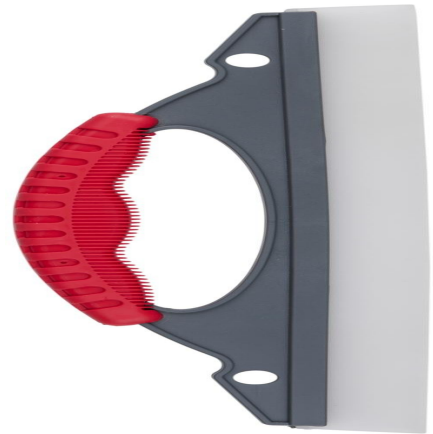

# DIRT DEVIL Wiper 35x9.2x15cm

Origin  
Turecko

Efficient wiper for easy drying of surfaces. Ideal for windows, mirrors, and more.  
Comfortable grip handle.

- Perfect for windows and mirrors
- Ergonomic handle for comfort
- Removes water and dirt easily

## SPECIFICATIONS

|                    |                         |                   |                          |
|--------------------|-------------------------|-------------------|--------------------------|
| Brand              | <b>DIRT DEVIL</b>       | Weight            | <b>105 g</b>             |
| EAN                | <b>8711252425214</b>    | FSC Article       | <b>FSCNA</b>             |
| Manufacturer       | <b>DIRT DEVIL</b>       | Minimum lead time | <b>5 days</b>            |
| Country of origin  | <b>Türkiye</b>          | FSC Packaging     | <b>FSCMIX70</b>          |
| Product Dimensions | <b>92 x 20 x 310 mm</b> | Main Colour       | <b>Transparent, Grey</b> |
| HS code            | <b>9603909900000000</b> |                   |                          |