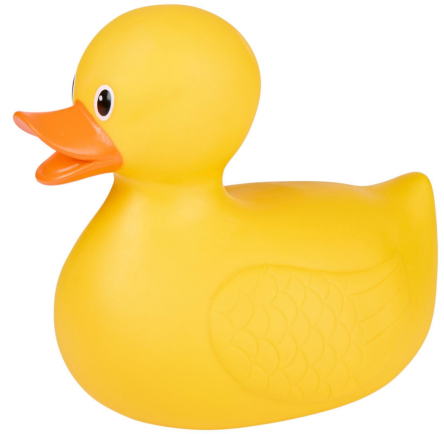

EDDY TOYS Bath Duck Decoration 22cm

Origin
Čína

Cheerful 22cm bath duck for fun bath time. Lightweight and safe, ideal for young children and water play.

- Ideal size for little hands
- Lightweight and safe for kids
- Encourages imaginative bath play

SPECIFICATIONS

Brand	EDDY TOYS	Weight	353 g
EAN	8711252305875	FSC Article	FSCNA
Manufacturer	EDDY TOYS	Minimum lead time	5 days
Country of origin	China	FSC Packaging	FSC100
Product Dimensions	235 x 175 x 195 mm	Main Colour	Yellow
HS code	9503004990000000		