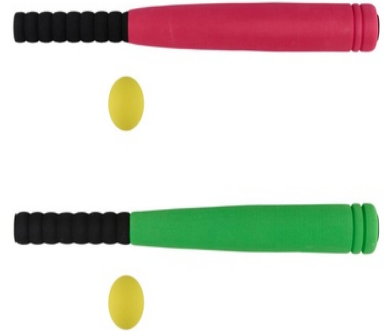

# EDDY TOYS Baseball Bat 54cm With Ball

Origin  
China

Lightweight 54cm baseball bat with ball. Perfect for outdoor summer play for kids of all ages.

- Great for outdoor fun
- Safe and lightweight design
- Ideal for young sports fans

## SPECIFICATIONS

Brand	EDDY TOYS	Weight	100 g
EAN	8711252322605	FSC Article	FSCNA
Manufacturer	EDDY TOYS	Minimum lead time	5 days
Country of origin	China	FSC Packaging	FSCNA
Product Dimensions	55 x 55 x 600 mm	Main Colour	Yellow, Black
HS code	9506999000000000		