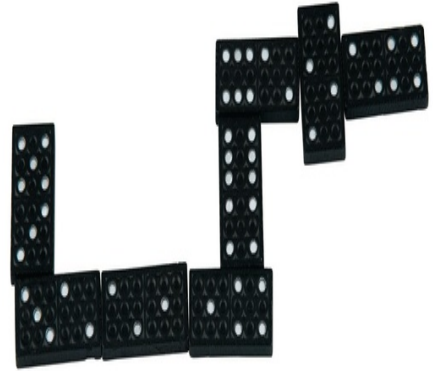

EDDY TOYS Domino Wood

Origin
Čína

Classic wooden domino game. Ideal for family game nights and educational fun for all ages.

- Made from durable wood
- Encourages logical thinking
- Perfect for all ages

SPECIFICATIONS

Brand	EDDY TOYS	Weight	76 g
EAN	8711252351070	FSC Article	FSCNA
Manufacturer	EDDY TOYS	Minimum lead time	5 days
Country of origin	China	FSC Packaging	FSCMIXCREDIT
Product Dimensions	150 x 30 x 63 mm	Main Colour	Black
HS code	9504908000000000		