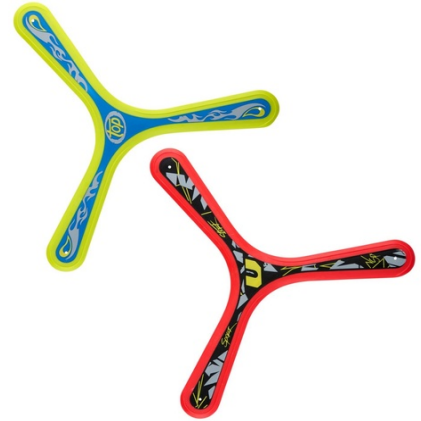

EDDY TOYS Frisbee Soft

Origin
China

Enjoy outdoor fun with this soft, lightweight frisbee—safe and easy to throw for endless summer play.

- Safe and soft for kids
- Lightweight and easy to throw
- Ideal for outdoor games

SPECIFICATIONS

Brand	EDDY TOYS	Weight	45 g
EAN	8711252300627	FSC Article	FSCNA
Manufacturer	EDDY TOYS	Minimum lead time	5 days
Country of origin	China	FSC Packaging	FSC100
Product Dimensions	270 x 242 x 4 mm	GRS Certified	No
HS code	9506999000000000	Main Colour	Red, Green, Black, Blue, Yellow light, Grey