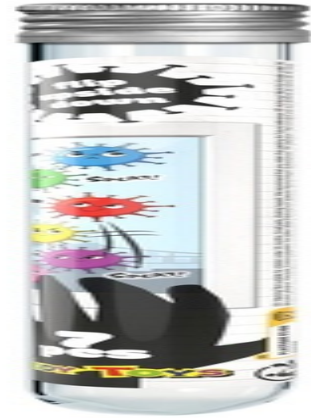

EDDY TOYS Window Walker D3cm

Origin
Čína

Enjoy playful Window Walkers that climb on glass for endless fun. A unique gimmick gift for all ages.

- Sticks to windows and glass
- Perfect gimmick gift idea
- Colorful and entertaining

SPECIFICATIONS

Brand	EDDY TOYS	Product Dimensions	30 x 30 x 165 mm
EAN	8711252231747	HS code	9503004990000000
Manufacturer	EDDY TOYS	Weight	35 g
Country of origin	China	Minimum lead time	5 days

PACKAGING