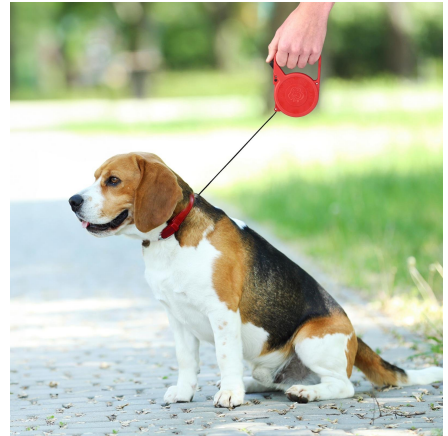

LIFETIME Dog Leash Retractable 3m

Origin
Čína

Convenient retractable dog leash with a 3 meter range. Perfect for daily walks and reliable control over your pet.

- Extends up to 3 meters
- Lightweight and easy to use
- Ideal for all dog sizes