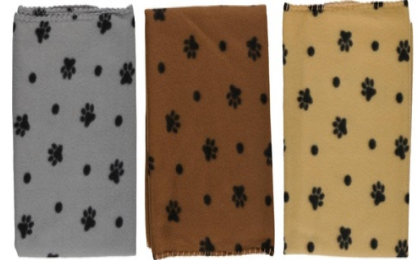

# PET BLANKET Dog Blanket 100x70cm 160gsm

Origin  
Čína

Soft dog blanket, 100x70cm, assorted colors. Perfect for beds or crates. Offers warmth and comfort for every pet.

- Ideal size for dog beds and crates
- Provides extra warmth and comfort
- Easy-care, machine washable fabric

## SPECIFICATIONS

Brand	<b>PET BLANKET</b>	Weight	<b>108 g</b>
EAN	<b>8711252337180</b>	FSC Article	<b>FSCNA</b>
Manufacturer	<b>PET BLANKET</b>	Minimum lead time	<b>5 days</b>
Country of origin	<b>China</b>	FSC Packaging	<b>FSC100</b>
Product Dimensions	<b>1000 x 700 x 1 mm</b>	Main Colour	<b>Grey, Brown, Beige</b>
HS code	<b>6301401000000000</b>		