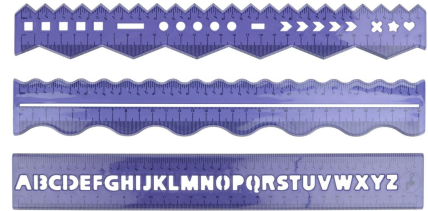

# TOPWRITE Creative Ruler Set 30cm

Origin  
Čína

Versatile 30cm ruler set ideal for school, office, and creative projects. Includes three unique rulers for precise work.

- Three different ruler designs
- Perfect for creative tasks
- Clear 30cm measurement scale

## SPECIFICATIONS

Brand	TOPWRITE	Weight	104 g
EAN	8711252559599	FSC Article	FSCNA
Manufacturer	TOPWRITE	Minimum lead time	5 days
Country of origin	China	FSC Packaging	FSCMIX70
Product Dimensions	175 x 5 x 368 mm	Main Colour	Blue dark
HS code	9017801000000000		

## PACKAGING

Inner box dimensions	380 x 185 x 80 mm
Inner box quantity	12 pcs
Inner box weight	2000 gr
Outer box dimensions	380 x 185 x 80 mm
Outer box quantity	12 pcs
Outer box weight	2000 gr

Specifications subject to change without notice.