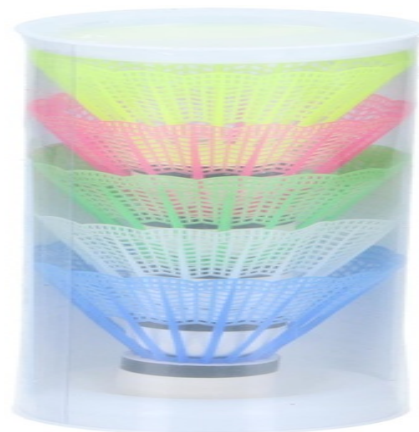

Badminton Shuttle For Outdoor Play

Origin
Čína

Lightweight badminton shuttle, ideal for fast outdoor play. Perfect for both recreational and sporty matches.

- Durable, lightweight construction
- Ideal for outdoor badminton games
- Great for sports and recreation

SPECIFICATIONS

Brand	Bez značky	Weight	36 g
EAN	8711252453453	Diameter	65 mm
Manufacturer	UNBRANDED	Minimum lead time	5 days
Country of origin	China	FSC Article	FSCNA
Product Dimensions	65 x 65 x 197 mm	FSC Packaging	FSCNA
HS code	9506999000000000	Main Colour	White, Blue, Yellow, Pink, Green