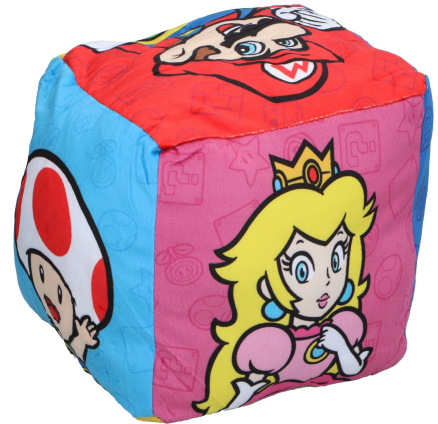

NINTENDO Superhero Character Plush Cube

Origin
Čína

This plush cube features popular superhero-themed cartoon characters, making it a playful and decorative item for fans and children. Its soft fabric and colorful design enhance comfort and visual appeal in any room setting. Ideal for adding a fun touch to playrooms, bedrooms, or lounges.

- Soft and comfortable plush fabric material
- Includes vibrant printed designs of iconic characters
- Cube-shaped form ideal for decoration or play

SPECIFICATIONS

Brand	NINTENDO	Weight	275 g
EAN	8435746912102	FSC Article	FSCNA
Manufacturer	NINTENDO	Minimum lead time	5 days
Country of origin	China	FSC Packaging	FSCNA
Product Dimensions	200 x 200 x 200 mm	GRS Certified	No
HS code	9404909000000000	Main Colour	Multi Colour