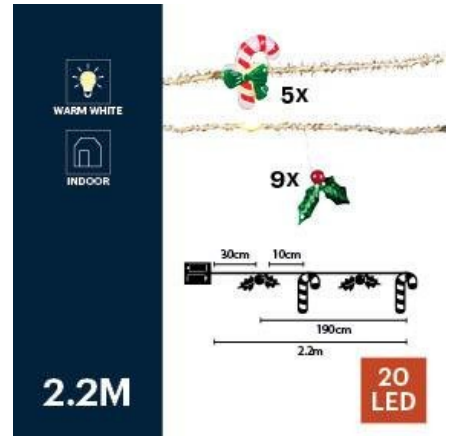

GRUNDIG Christmas 20 LED Candy Cane & Leaf String Light

Origin
Kina

Festive 2.2m string light with 20 LED candy cane & leaf shapes. Battery powered for easy indoor decoration.

- Candy cane & leaf festive shapes
- Battery operated, 2x AA required
- Perfect for indoor Christmas decor

SPECIFICATIONS

Brand	GRUNDIG	Weight	33 g
EAN	8711252334066	Diameter	50 mm
Manufacturer	GRUNDIG	Minimum lead time	5 days
Country of origin	China	FSC Article	FSCNA
Product Dimensions	2200 x 50 x 50 mm	FSC Packaging	FSCMIX70
HS code	9405423990000000	Main Colour	Brown light, Green, Red, White

PACKAGING

Inner box dimensions	230 x 175 x 155 mm
Inner box quantity	12 pcs
Inner box weight	970 gr
Outer box dimensions	230 x 175 x 155 mm
Outer box quantity	12 pcs
Outer box weight	970 gr

Specifications subject to change without notice.