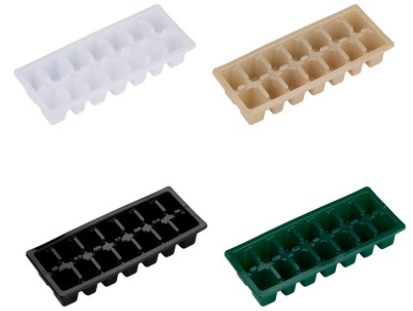

ALPINA Ice Cube Tray 14 Compartments

Origin
Kina

Convenient tray for 14 ice cubes. Easy to use and perfect for chilling summer drinks.

- Creates 14 ice cubes at once
- Fits any freezer
- Easy to clean and use

SPECIFICATIONS

Brand	ALPINA	Weight	95 g
EAN	8711252552637	FSC Article	FSCNA
Manufacturer	ALPINA	Minimum lead time	5 days
Country of origin	China	FSC Packaging	FSCNA
Product Dimensions	123 x 43 x 286 mm	GRS Certified	No
HS code	3924100090000000	Main Colour	White, Black, Beige, Green