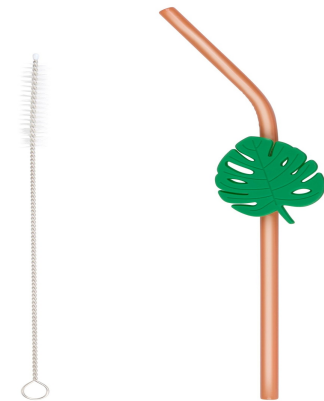

# ALPINA Reusable Drinking Straws With Cleaning Brush

Origin  
Kina

Colorful reusable straws with cleaning brush. Ideal for all your drinks. Durable, eco-friendly, and easy to clean.

- Comes with convenient cleaning brush
- Reusable, reducing single-use waste
- Suitable for hot and cold beverages

## SPECIFICATIONS

|                    |                   |                   |              |
|--------------------|-------------------|-------------------|--------------|
| Brand              | ALPINA            | Weight            | 48 g         |
| EAN                | 8711252499574     | Diameter          | 6 mm         |
| Manufacturer       | ALPINA            | Minimum lead time | 5 days       |
| Country of origin  | China             | FSC Article       | FSCNA        |
| Product Dimensions | 188 x 22 x 270 mm | FSC Packaging     | FSCMIXCREDIT |
| HS code            | 3917320090000000  | Main Colour       | Green        |