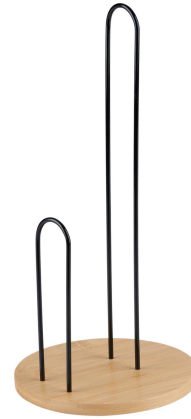

ALPINA Kitchen Roll Holder

Ø14.5xh30.2cm

Origin
Kina

Modern kitchen roll holder for easy access and organization. Sleek design complements any kitchen decor.

- Fits any kitchen style
- Easy to use and clean
- Stable and durable structure

SPECIFICATIONS

Brand	ALPINA	Weight	188 g
EAN	8711252506715	Diameter	145 mm
Manufacturer	ALPINA	Minimum lead time	5 days
Country of origin	China	FSC Article	FSCNA
Product Dimensions	145 x 145 x 307 mm	FSC Packaging	FSCNA
HS code	4419900000000000	Main Colour	Black, White