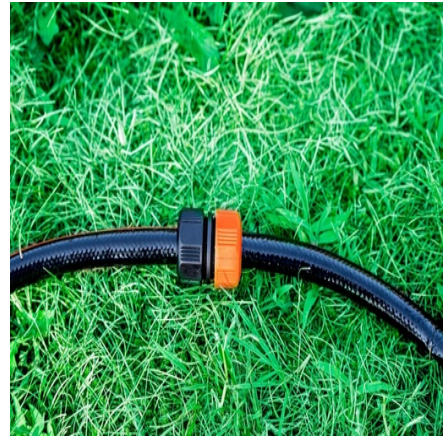

# BLACK+DECKER Hose Mender 1/2 Inch

Origin  
Kina

Easily repair your garden hose with this 1/2 inch hose mender. Ensures secure and quick connection.

- Fast, easy installation
- Durable, leak-proof joint
- Fits standard 1/2 inch hoses

## SPECIFICATIONS

Brand	<b>BLACK+DECKER</b>	Weight	<b>16 g</b>
EAN	<b>8711252235875</b>	FSC Article	<b>FSCNA</b>
Manufacturer	<b>BLACK+DECKER</b>	Minimum lead time	<b>5 days</b>
Country of origin	<b>China</b>	FSC Packaging	<b>FSCNA</b>
Product Dimensions	<b>33 x 34 x 45 mm</b>	Main Colour	<b>Black</b>
HS code	<b>3917400099000000</b>		