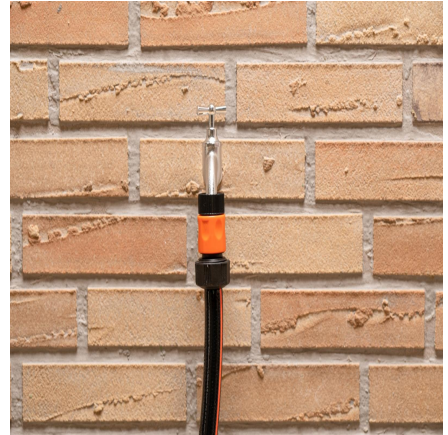

# BLACK+DECKER Hose Connector Quick Coupling 5/8'-3/4'

Origin  
Kina

Quick-fit connector for 5/8'-3/4' garden hoses. Ensures secure, leak-free connection. Durable and easy to use outdoors.

- Universal quick connector for 5/8'-3/4' hoses
- Leak-free, secure fit every time
- Perfect for all garden watering needs