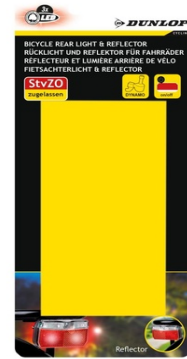

# DUNLOP Bike Dynamo Rear Light K-mark

Origin  
Kina

Powerful 3 LED rear light for bikes. Dynamo powered for constant illumination. K-mark certified for extra road safety.

- K-mark certified safety
- Bright 3 LED illumination
- Dynamo powered, no batteries needed

## SPECIFICATIONS

Brand	DUNLOP	Weight	56 g
EAN	8711252475776	FSC Article	FSCNA
Manufacturer	DUNLOP	Minimum lead time	5 days
Country of origin	China	FSC Packaging	FSCNA
Product Dimensions	98 x 35 x 49 mm	Main Colour	Red, Transparent
HS code	3926909790000000		