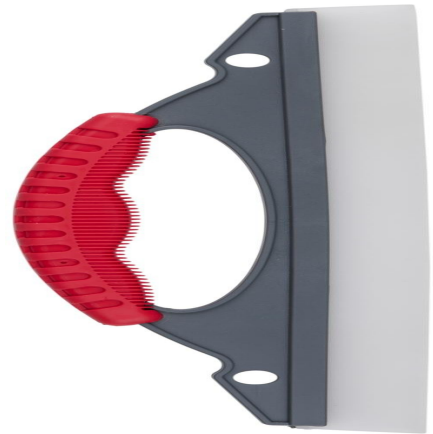

DIRT DEVIL Wiper 35x9.2x15cm

Origin
Tyrkiet

Efficient wiper for easy drying of surfaces. Ideal for windows, mirrors, and more.
Comfortable grip handle.

- Perfect for windows and mirrors
- Ergonomic handle for comfort
- Removes water and dirt easily

SPECIFICATIONS

Brand	DIRT DEVIL	Weight	105 g
EAN	8711252425214	FSC Article	FSCNA
Manufacturer	DIRT DEVIL	Minimum lead time	5 days
Country of origin	Türkiye	FSC Packaging	FSCMIX70
Product Dimensions	92 x 20 x 310 mm	Main Colour	Transparent, Grey
HS code	9603909900000000		