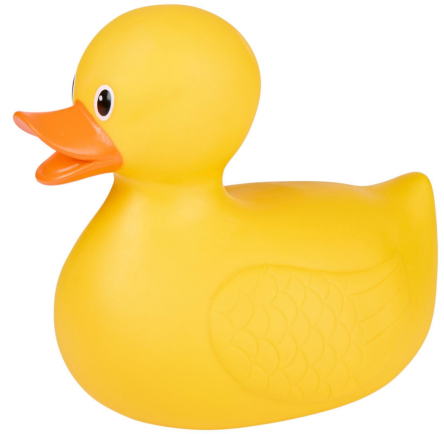

EDDY TOYS Bath Duck Decoration 22cm

Origin
Kina

Cheerful 22cm bath duck for fun bath time. Lightweight and safe, ideal for young children and water play.

- Ideal size for little hands
- Lightweight and safe for kids
- Encourages imaginative bath play

SPECIFICATIONS

Brand	EDDY TOYS	Weight	353 g
EAN	8711252305875	FSC Article	FSCNA
Manufacturer	EDDY TOYS	Minimum lead time	5 days
Country of origin	China	FSC Packaging	FSC100
Product Dimensions	235 x 175 x 195 mm	Main Colour	Yellow
HS code	9503004990000000		