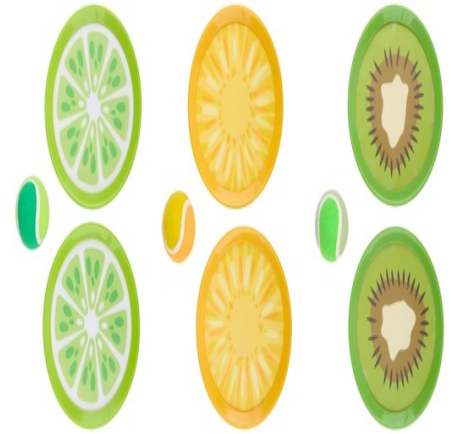

# EDDY TOYS Catch Ball Fruit Ø18.5cm

Origin  
Kina

Fun fruit-themed catch ball for outdoor play. Three playful designs. Encourages active fun and hand-eye coordination.

- Colorful fruit designs for kids
- Great for active outdoor play
- Boosts hand-eye coordination

## SPECIFICATIONS

Brand	<b>EDDY TOYS</b>	Diameter	<b>184 mm</b>
EAN	<b>8711252307503</b>	Minimum lead time	<b>5 days</b>
Manufacturer	<b>EDDY TOYS</b>	FSC Article	<b>FSCNA</b>
Country of origin	<b>China</b>	FSC Packaging	<b>FSCNA</b>
Product Dimensions	<b>185 x 185 x 80 mm</b>	GRS Certified	<b>No</b>
HS code	<b>9503009590000000</b>	Main Colour	<b>Green, Green light, Yellow, Yellow light, Orange</b>
Weight	<b>207 g</b>		