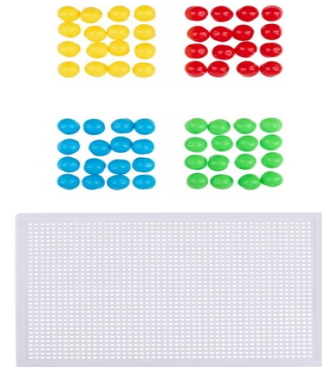

# EDDY TOYS Nail Building Puzzle for Children

Origin  
Kina

Creative nail building puzzle enhances fine motor skills and imagination in kids. Perfect for hours of educational fun.

- Encourages fine motor skills
- Boosts creative thinking
- Ideal for young children

## SPECIFICATIONS

Brand	EDDY TOYS	Weight	109 g
EAN	8711252297651	FSC Article	FSCNA
Manufacturer	EDDY TOYS	Minimum lead time	5 days
Country of origin	China	FSC Packaging	FSC100
Product Dimensions	270 x 15 x 190 mm	GRS Certified	No
HS code	9503003500000000	Main Colour	White, Red, Blue, Yellow, Green

## PACKAGING

Inner box dimensions	415 x 330 x 305 mm
Inner box quantity	12 pcs
Inner box weight	3600 gr
Outer box dimensions	415 x 330 x 305 mm
Outer box quantity	12 pcs
Outer box weight	3600 gr

Specifications subject to change without notice.