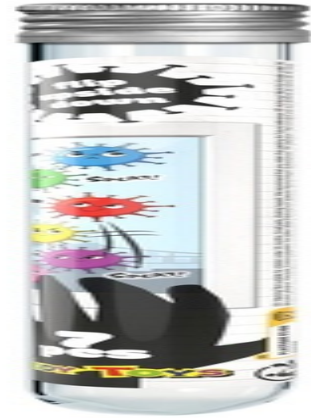

EDDY TOYS Window Walker D3cm

Origin
Kina

Enjoy playful Window Walkers that climb on glass for endless fun. A unique gimmick gift for all ages.

- Sticks to windows and glass
- Perfect gimmick gift idea
- Colorful and entertaining

SPECIFICATIONS

Brand	EDDY TOYS	Product Dimensions	30 x 30 x 165 mm
EAN	8711252231747	HS code	9503004990000000
Manufacturer	EDDY TOYS	Weight	35 g
Country of origin	China	Minimum lead time	5 days

PACKAGING