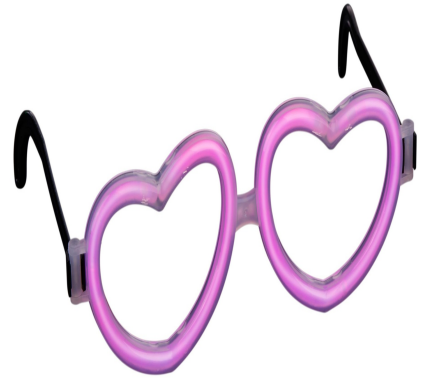

EDDY TOYS Glow Glasses Light Up Party

Origin
Kina

Fun glow glasses for parties and celebrations. Enjoy two eye-catching designs that make you stand out in the dark.

- Bright glowing effect
- Ideal for parties
- Two stylish designs

SPECIFICATIONS

Brand	EDDY TOYS	Weight	23 g
EAN	8711252307565	FSC Article	FSCNA
Manufacturer	EDDY TOYS	Minimum lead time	5 days
Country of origin	China	FSC Packaging	FSCMIX70
Product Dimensions	165 x 125 x 70 mm	Main Colour	Blue, Pink
HS code	9505900000000000		