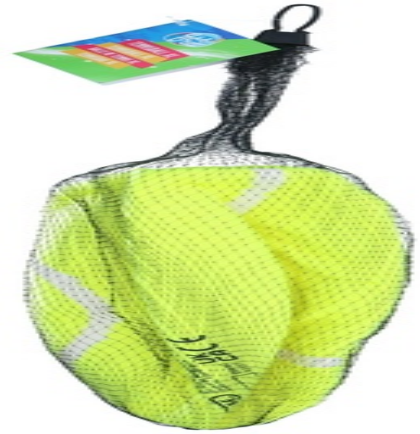

EDDY TOYS Tennis Ball XL Ø22cm 290g

Origin
Kina

Oversized tennis ball for outdoor fun. Perfect for active play in the garden or on the field.

- Large size for extra fun
- Durable and lightweight design
- Great for garden or field

SPECIFICATIONS

Brand	EDDY TOYS	Weight	303 g
EAN	8711252431277	Diameter	220 mm
Manufacturer	EDDY TOYS	Minimum lead time	5 days
Country of origin	China	FSC Article	FSCNA
Product Dimensions	220 x 220 x 220 mm	FSC Packaging	FSC100
HS code	9506699000000000	Main Colour	Green light, White