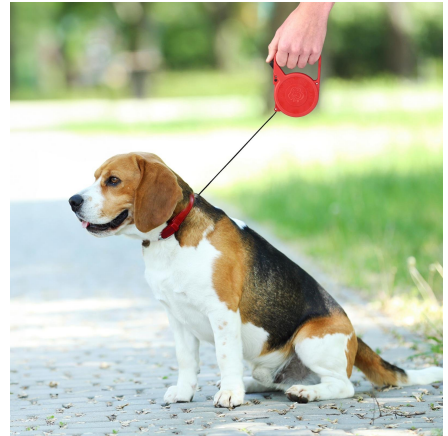

LIFETIME Dog Leash Retractable 3m

Convenient retractable dog leash with a 3 meter range. Perfect for daily walks and reliable control over your pet.

- Extends up to 3 meters
- Lightweight and easy to use
- Ideal for all dog sizes