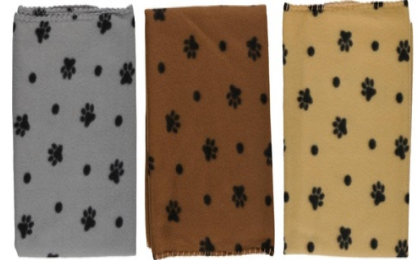

# PET BLANKET Dog Blanket 100x70cm 160gsm

Origin  
Kina

Soft dog blanket, 100x70cm, assorted colors. Perfect for beds or crates. Offers warmth and comfort for every pet.

- Ideal size for dog beds and crates
- Provides extra warmth and comfort
- Easy-care, machine washable fabric

## SPECIFICATIONS

Brand	PET BLANKET	Weight	108 g
EAN	8711252337180	FSC Article	FSCNA
Manufacturer	PET BLANKET	Minimum lead time	5 days
Country of origin	China	FSC Packaging	FSC100
Product Dimensions	1000 x 700 x 1 mm	Main Colour	Grey, Brown, Beige
HS code	6301401000000000		