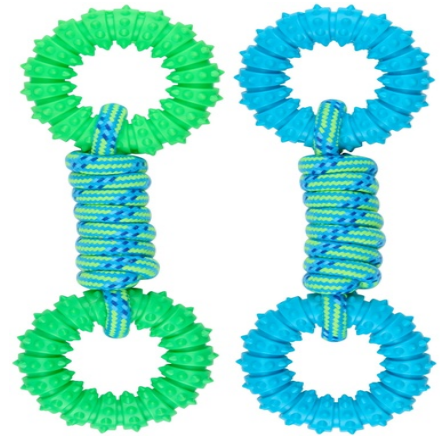

# PET TOYS Dog Toy Rope With Rings

Origin  
Kina

Durable rope toy with rings for dogs. Great for chewing and tug games. Size: 29x11x4cm.

- Built for strong chewers
- Promotes healthy gums
- Ideal for interactive play

## SPECIFICATIONS

Brand	PET TOYS	Weight	174 g
EAN	8711252424811	FSC Article	FSCNA
Manufacturer	PET TOYS	Minimum lead time	5 days
Country of origin	China	FSC Packaging	FSCMIX70
Product Dimensions	305 x 105 x 50 mm	Main Colour	Green light, Blue light, Blue dark, Yellow light
HS code	3926909790000000		

## PACKAGING

Inner box dimensions	320 x 310 x 175 mm
Inner box quantity	12 pcs
Inner box weight	2410 gr
Outer box dimensions	320 x 310 x 175 mm
Outer box quantity	12 pcs
Outer box weight	2410 gr

Specifications subject to change without notice.