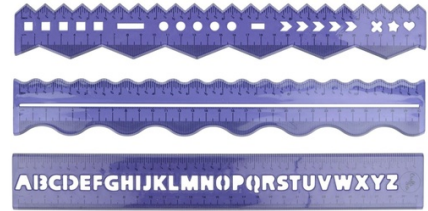

TOPWRITE Creative Ruler Set 30cm

Origin
Kina

Versatile 30cm ruler set ideal for school, office, and creative projects. Includes three unique rulers for precise work.

- Three different ruler designs
- Perfect for creative tasks
- Clear 30cm measurement scale

SPECIFICATIONS

Brand	TOPWRITE	Weight	104 g
EAN	8711252559599	FSC Article	FSCNA
Manufacturer	TOPWRITE	Minimum lead time	5 days
Country of origin	China	FSC Packaging	FSCMIX70
Product Dimensions	175 x 5 x 368 mm	Main Colour	Blue dark
HS code	9017801000000000		

PACKAGING

Inner box dimensions	380 x 185 x 80 mm
Inner box quantity	12 pcs
Inner box weight	2000 gr
Outer box dimensions	380 x 185 x 80 mm
Outer box quantity	12 pcs
Outer box weight	2000 gr

Specifications subject to change without notice.