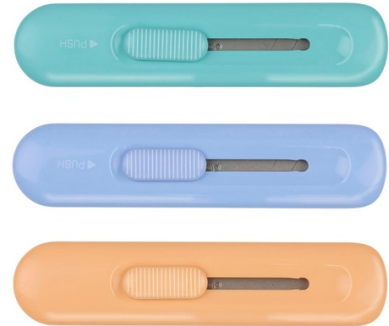

CRAFT Mini Stationery Knife for Craft Projects

Origin
Kina

Compact utility knife ideal for precise crafting and office tasks. Size: 9x2x1cm.
Lightweight and easy to use.

- Convenient pocket size for portability
- Safe retractable lock mechanism
- Perfect for crafts and office work

SPECIFICATIONS

Brand	CRAFT	Weight	27 g
EAN	8711252255385	FSC Article	FSCNA
Manufacturer	CRAFT	Minimum lead time	5 days
Country of origin	China	FSC Packaging	FSCMIX70
Product Dimensions	110 x 10 x 160 mm	Main Colour	Orange light, Blue, Green light
HS code	8211930000000000		