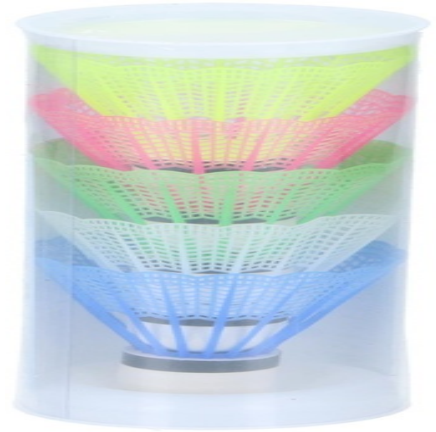

Badminton Shuttle For Outdoor Play

Origin
Kina

Lightweight badminton shuttle, ideal for fast outdoor play. Perfect for both recreational and sporty matches.

- Durable, lightweight construction
- Ideal for outdoor badminton games
- Great for sports and recreation

SPECIFICATIONS

| | | | |
|--------------------|------------------|-------------------|----------------------------------|
| Brand | Uden mærke | Weight | 36 g |
| EAN | 8711252453453 | Diameter | 65 mm |
| Manufacturer | UNBRANDED | Minimum lead time | 5 days |
| Country of origin | China | FSC Article | FSCNA |
| Product Dimensions | 65 x 65 x 197 mm | FSC Packaging | FSCNA |
| HS code | 9506999000000000 | Main Colour | White, Blue, Yellow, Pink, Green |