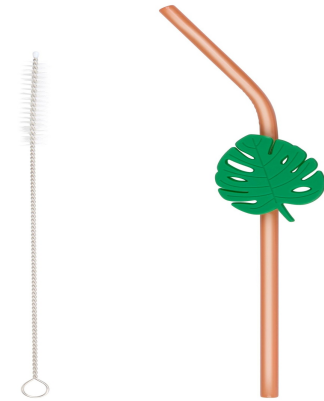

# ALPINA Reusable Drinking Straws With Cleaning Brush

Origin  
China

Colorful reusable straws with cleaning brush. Ideal for all your drinks. Durable, eco-friendly, and easy to clean.

- Comes with convenient cleaning brush
- Reusable, reducing single-use waste
- Suitable for hot and cold beverages

## SPECIFICATIONS

Brand	ALPINA	Weight	48 g
EAN	8711252499574	Diameter	6 mm
Manufacturer	ALPINA	Minimum lead time	5 days
Country of origin	China	FSC Article	FSCNA
Product Dimensions	188 x 22 x 270 mm	FSC Packaging	FSCMIXCREDIT
HS code	3917320090000000	Main Colour	Green