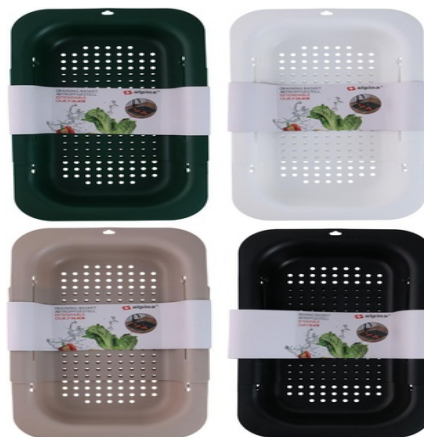

ALPINA Draining Basket 47.7x34.4x19.6cm Origin China

Spacious draining basket for the sink. Perfect for draining dishes and vegetables in your kitchen.

- Large size for more capacity
- Fits most kitchen sinks
- Lightweight and easy to clean

SPECIFICATIONS

Brand	ALPINA	Weight	300 g
EAN	8711252568485	FSC Article	FSCNA
Manufacturer	ALPINA	Minimum lead time	5 days
Country of origin	China	FSC Packaging	FSCMIX70
Product Dimensions	198 x 343 x 65 mm	Main Colour	Beige, Black, Green, White
HS code	3924100090000000		