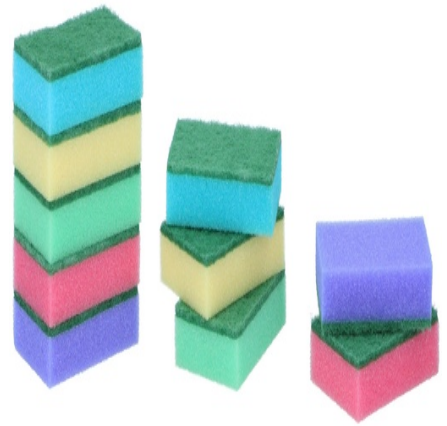

DIRT DEVIL Scouring Sponge 9x6x3cm

Made in EU
Polen

Powerful scouring sponge for daily cleaning. Perfect for removing stubborn dirt in kitchen or bathroom.

- Removes tough stains with ease
- Convenient size for easy grip
- Ideal for kitchen and bathroom use

SPECIFICATIONS

Brand	DIRT DEVIL	Weight	51 g
EAN	8711252477664	FSC Article	FSCNA
Manufacturer	DIRT DEVIL	Minimum lead time	5 days
Country of origin	Poland	FSC Packaging	FSCNA
Product Dimensions	95 x 65 x 350 mm	Main Colour	Blue light, Yellow light, Green light, Pink light, Purple dark
HS code	3924900090000000		