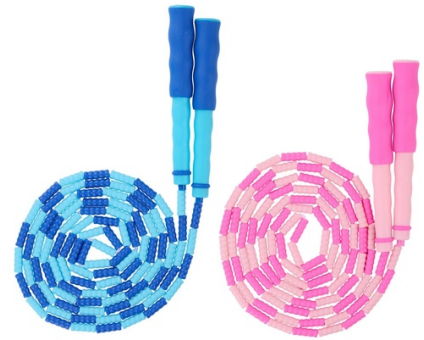

# EDDY TOYS Jump Rope Beads 280cm

Origin  
China

Enjoy active fun with this 280cm beaded jump rope. Designed for outdoor play and long-lasting entertainment for kids.

- Extra-long 280cm for more movement
- Durable beaded design for longevity
- Ideal for outdoor exercise and play

## SPECIFICATIONS

Brand	EDDY TOYS	Weight	117 g
EAN	8711252244327	FSC Article	FSCNA
Manufacturer	EDDY TOYS	Minimum lead time	5 days
Country of origin	China	FSC Packaging	FSCNA
Product Dimensions	2800 x 20 x 20 mm	Main Colour	Blue, Blue light, Pink, Pink light
HS code	9506919000000000		

## PACKAGING

Inner box dimensions	290 x 250 x 150 mm
Inner box quantity	12 pcs
Inner box weight	1652 gr
Outer box dimensions	290 x 250 x 150 mm
Outer box quantity	12 pcs
Outer box weight	1652 gr

Specifications subject to change without notice.