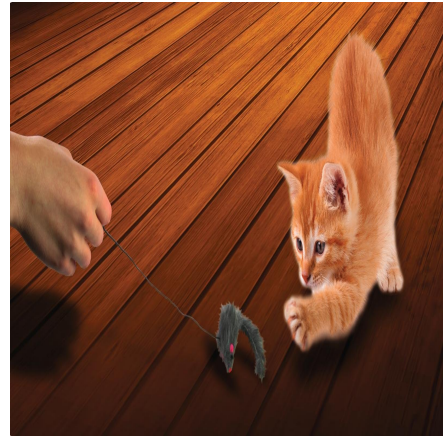

PET TOYS Cat Toy Mouse With Tail

Origin
China

Interactive mouse-shaped cat toy with long tail. Ideal for active play and stimulating your cat's hunting instincts.

- Encourages active play and movement
- Stimulates natural hunting behavior
- Suitable for all cat breeds

SPECIFICATIONS

Brand	PET TOYS	Weight	9 g
EAN	8711252036779	FSC Article	FSCNA
Manufacturer	PET TOYS	Minimum lead time	5 days
Country of origin	China	FSC Packaging	FSCMIXCREDIT
Product Dimensions	45 x 170 x 370 mm	Main Colour	White, Black
HS code	6307909899000000		