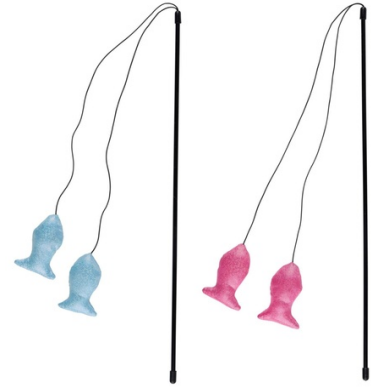

# PET TOYS Cat Toy Teaser Wand With 2 Fish Origin China

Interactive cat teaser wand with two fish. Encourages playful exercise and bonding with your cat. Length: 46 cm.

- Promotes active play for cats
- Encourages bonding between pet and owner
- Durable and ideal for daily play

## SPECIFICATIONS

Brand	<b>PET TOYS</b>	Weight	<b>18 g</b>
EAN	<b>8711252341590</b>	FSC Article	<b>FSCNA</b>
Manufacturer	<b>PET TOYS</b>	Minimum lead time	<b>5 days</b>
Country of origin	<b>China</b>	FSC Packaging	<b>FSCMIX70</b>
Product Dimensions	<b>68 x 1 x 210 mm</b>	Main Colour	<b>Pink, Blue light</b>
HS code	<b>6307901000000000</b>		