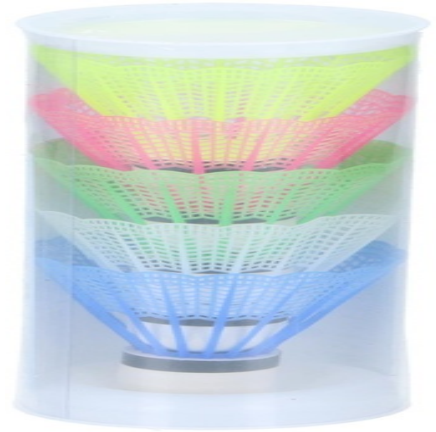

Badminton Shuttle For Outdoor Play

Origin
China

Lightweight badminton shuttle, ideal for fast outdoor play. Perfect for both recreational and sporty matches.

- Durable, lightweight construction
- Ideal for outdoor badminton games
- Great for sports and recreation

SPECIFICATIONS

Brand	UNBRANDED	Weight	36 g
EAN	8711252453453	Diameter	65 mm
Manufacturer	UNBRANDED	Minimum lead time	5 days
Country of origin	China	FSC Article	FSCNA
Product Dimensions	65 x 65 x 197 mm	FSC Packaging	FSCNA
HS code	9506999000000000	Main Colour	White, Blue, Yellow, Pink, Green