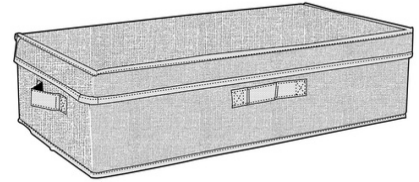

ALPINA Storage Box 67x38x15cm

Origin
China

Practical storage box for clothes and accessories. Space-saving design, perfect for under bed or closet organization.

- Spacious yet compact design
- Ideal for clothes or accessories
- Easy to move with handles

SPECIFICATIONS

Brand	ALPINA	Weight	1058 g
EAN	8711252569123	FSC Article	FSCNA
Manufacturer	ALPINA	Minimum lead time	5 days
Country of origin	China	FSC Packaging	FSCNA
Product Dimensions	670 x 390 x 160 mm	Main Colour	Beige, Grey
HS code	6307909899000000		

PACKAGING

Inner box dimensions	410 x 265 x 690 mm
Inner box quantity	12 pcs
Inner box weight	13570 gr
Outer box dimensions	410 x 265 x 690 mm
Outer box quantity	12 pcs
Outer box weight	13570 gr

Specifications subject to change without notice.