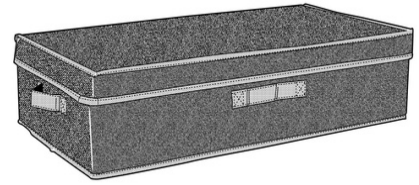

ALPINA Storage Box 67x38x15cm

Origin
China

Practical storage box for clothes and accessories. Space-saving design, perfect for under bed or closet organization.

- Spacious yet compact design
- Ideal for clothes or accessories
- Easy to move with handles

SPECIFICATIONS

Brand	ALPINA	Weight	1058 g
EAN	8711252569123	FSC Article	FSCNA
Manufacturer	ALPINA	Minimum lead time	5 days
Country of origin	China	FSC Packaging	FSCNA
Product Dimensions	670 x 390 x 160 mm	Main Colour	Beige, Grey
HS code	6307909899000000		

PACKAGING

Inner box dimensions	410 x 265 x 690 mm
Inner box quantity	12 pcs
Inner box weight	13570 gr
Outer box dimensions	410 x 265 x 690 mm
Outer box quantity	12 pcs
Outer box weight	13570 gr

Specifications subject to change without notice.