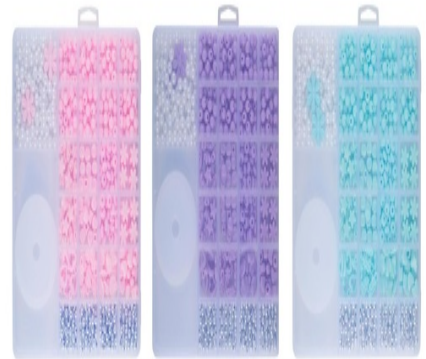

EDDY TOYS Beads Jewellery Craft Kit 10000 Pieces

Origin
China

Create unique jewellery with 10000 beads. Perfect for creative girls who love making their own accessories.

- Massive set with 10000 beads
- Ideal for jewellery making activities
- Encourages creativity and fun

SPECIFICATIONS

Brand	EDDY TOYS	Weight	249 g
EAN	8711252006819	FSC Article	FSCNA
Manufacturer	EDDY TOYS	Minimum lead time	5 days
Country of origin	China	FSC Packaging	FSCMIXCREDIT
Product Dimensions	190 x 17 x 199 mm	Main Colour	Blue light, Pink light, Purple light, White, Silver
HS code	9503007000000000		