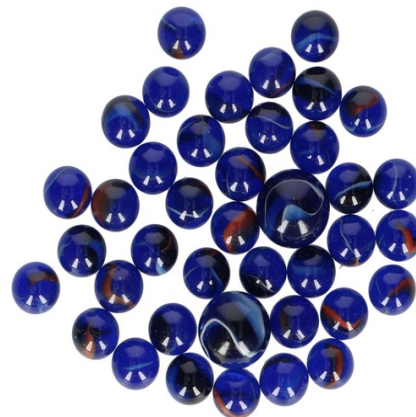

EDDY TOYS Marbles 38+2pcs

Origin
China

Marbles for endless fun indoors and outdoors. Great for games or collections. Durable quality ensures lasting playtime.

- For indoor and outdoor play
- Ideal for marble games
- Durable and long-lasting

SPECIFICATIONS

Brand	EDDY TOYS	Product Dimensions	100 x 100 x 70 mm
EAN	8711252297941	HS code	9503009990000000
Manufacturer	EDDY TOYS	Weight	250 g
Country of origin	China	Minimum lead time	5 days

PACKAGING