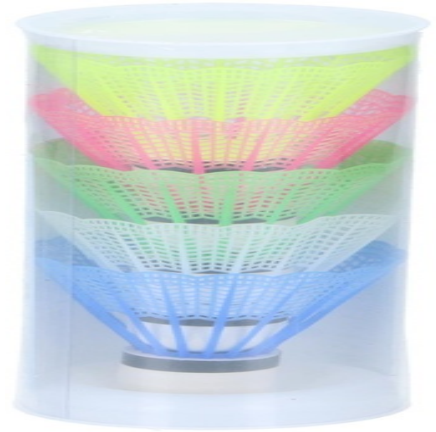

# Badminton Shuttle For Outdoor Play

Origin  
China

Lightweight badminton shuttle, ideal for fast outdoor play. Perfect for both recreational and sporty matches.

- Durable, lightweight construction
- Ideal for outdoor badminton games
- Great for sports and recreation

## SPECIFICATIONS

Brand	UNBRANDED	Weight	36 g
EAN	8711252453453	Diameter	65 mm
Manufacturer	UNBRANDED	Minimum lead time	5 days
Country of origin	China	FSC Article	FSCNA
Product Dimensions	65 x 65 x 197 mm	FSC Packaging	FSCNA
HS code	9506999000000000	Main Colour	White, Blue, Yellow, Pink, Green