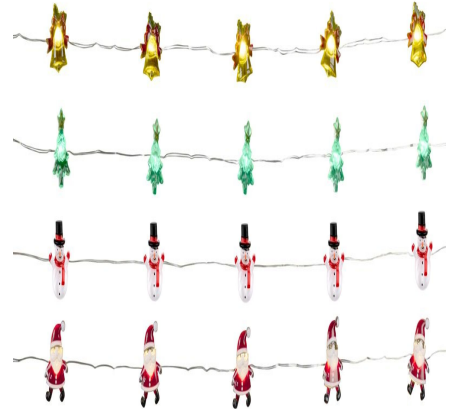

GRUNDIG Christmas String 20 LED 180cm Indoor

Origin
China

Festive 20 LED Christmas string, 180cm long. Perfect for cosy indoor decoration.
Battery operated for easy placement.

- 20 bright LED figures
- Perfect for indoor decoration
- Battery operated, easy to use

SPECIFICATIONS

Brand	GRUNDIG	Weight	43 g
EAN	8711252360157	FSC Article	FSCNA
Manufacturer	GRUNDIG	Minimum lead time	5 days
Country of origin	China	FSC Packaging	FSCMIX70
Product Dimensions	1800 x 32 x 75 mm	Main Colour	Orange, Purple, White
HS code	9405423100000000		