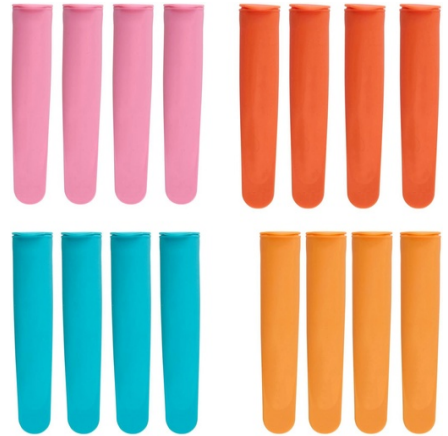

ALPINA Ice Cream Mould 100ml Ø5xh20cm Origin China

Create refreshing ice pops easily with this colourful mould. Perfect for summer treats in your kitchen.

- Ideal for homemade ice pops
- Easy to use and clean
- Available in four bright colours

SPECIFICATIONS

Brand	ALPINA	Diameter	50 mm
EAN	8711252331409	Minimum lead time	5 days
Manufacturer	ALPINA	FSC Article	FSCNA
Country of origin	China	FSC Packaging	FSCMIX70
Product Dimensions	50 x 45 x 194 mm	GRS Certified	No
HS code	3924100090000000	Main Colour	Orange, Pink, Red, Turquoise
Weight	156 g		