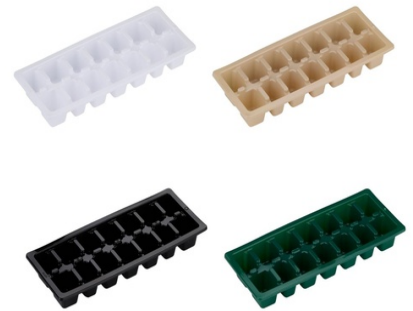

# ALPINA Ice Cube Tray 14 Compartments

Origin  
China

Convenient tray for 14 ice cubes. Easy to use and perfect for chilling summer drinks.

- Creates 14 ice cubes at once
- Fits any freezer
- Easy to clean and use

## SPECIFICATIONS

Brand	ALPINA	Weight	95 g
EAN	8711252552637	FSC Article	FSCNA
Manufacturer	ALPINA	Minimum lead time	5 days
Country of origin	China	FSC Packaging	FSCNA
Product Dimensions	123 x 43 x 286 mm	GRS Certified	No
HS code	3924100090000000	Main Colour	White, Black, Beige, Green