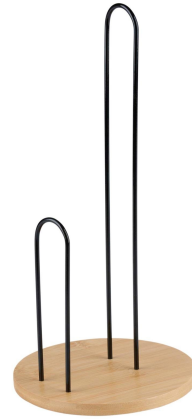

ALPINA Kitchen Roll Holder

Ø14.5xh30.2cm

Origin
China

Modern kitchen roll holder for easy access and organization. Sleek design complements any kitchen decor.

- Fits any kitchen style
- Easy to use and clean
- Stable and durable structure

SPECIFICATIONS

Brand	ALPINA	Weight	188 g
EAN	8711252506715	Diameter	145 mm
Manufacturer	ALPINA	Minimum lead time	5 days
Country of origin	China	FSC Article	FSCNA
Product Dimensions	145 x 145 x 307 mm	FSC Packaging	FSCNA
HS code	4419900000000000	Main Colour	Black, White